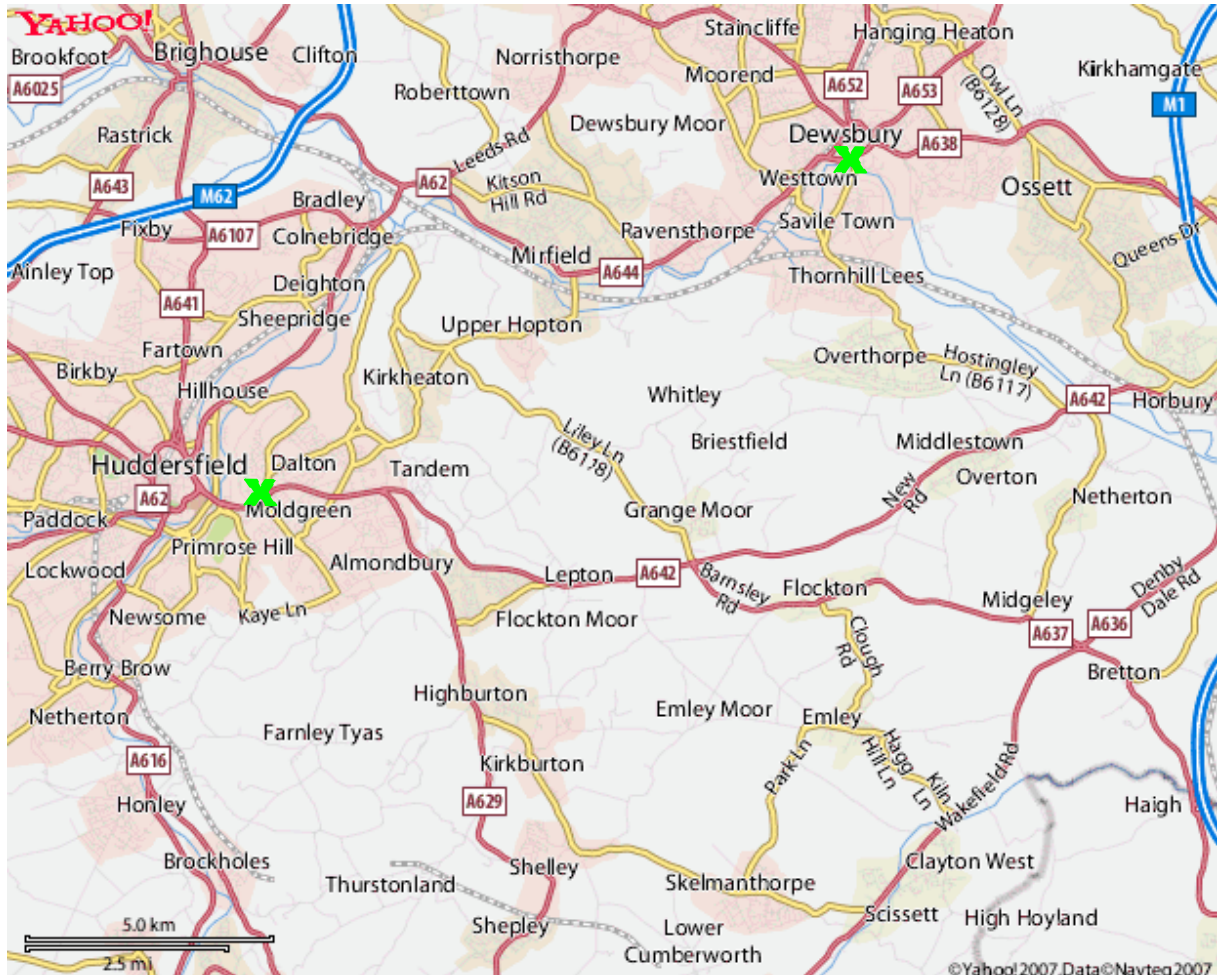

Huddersfield out of hours directions from Anrich Veterinary Surgery

Please call 01484 426729 if you need specific directions.

1. You start at **Wakefield Road (A629)** in **Huddersfield**.
2. Enter the roundabout and leave at the 2. exit onto **Southgate (A62)**
3. Stay on **Southgate (A62)** for 3.23 miles.
4. Leave **Southgate (A62)** and head straightforward onto **Leeds Road (A62)**. Stay on for 0.56 miles.
5. Follow the **Leeds Road (A62)** for 0.02 miles
6. Leave **Leeds Road (A62)** and head straightforward onto **Huddersfield Road (A644)**. Stay on for 2.36 miles.
7. Follow the **Huddersfield Road (A644)** for 0.07 miles
8. Follow the **Huddersfield Road (A644)** for 1.93 miles.
9. Leave **Huddersfield Road (A644)** and head straightforward onto **Webster Hill (A638)**. Stay on for 0.22 miles.
10. Leave **Webster Hill (A638)** and turn right into **Wilton Street (B6409)**. Stay on for 0.31 miles.
11. Leave **Wilton Street (B6409)** and turn right into **West Street**. Stay on for 0.02 miles. You have arrived at your destination **West Street** in **Dewsbury**.

If you do need any further directions then we do recommend www.rac.co.uk, this give you the facility to put your postcode in and there's (WF12 9LN) and this will give you accurate